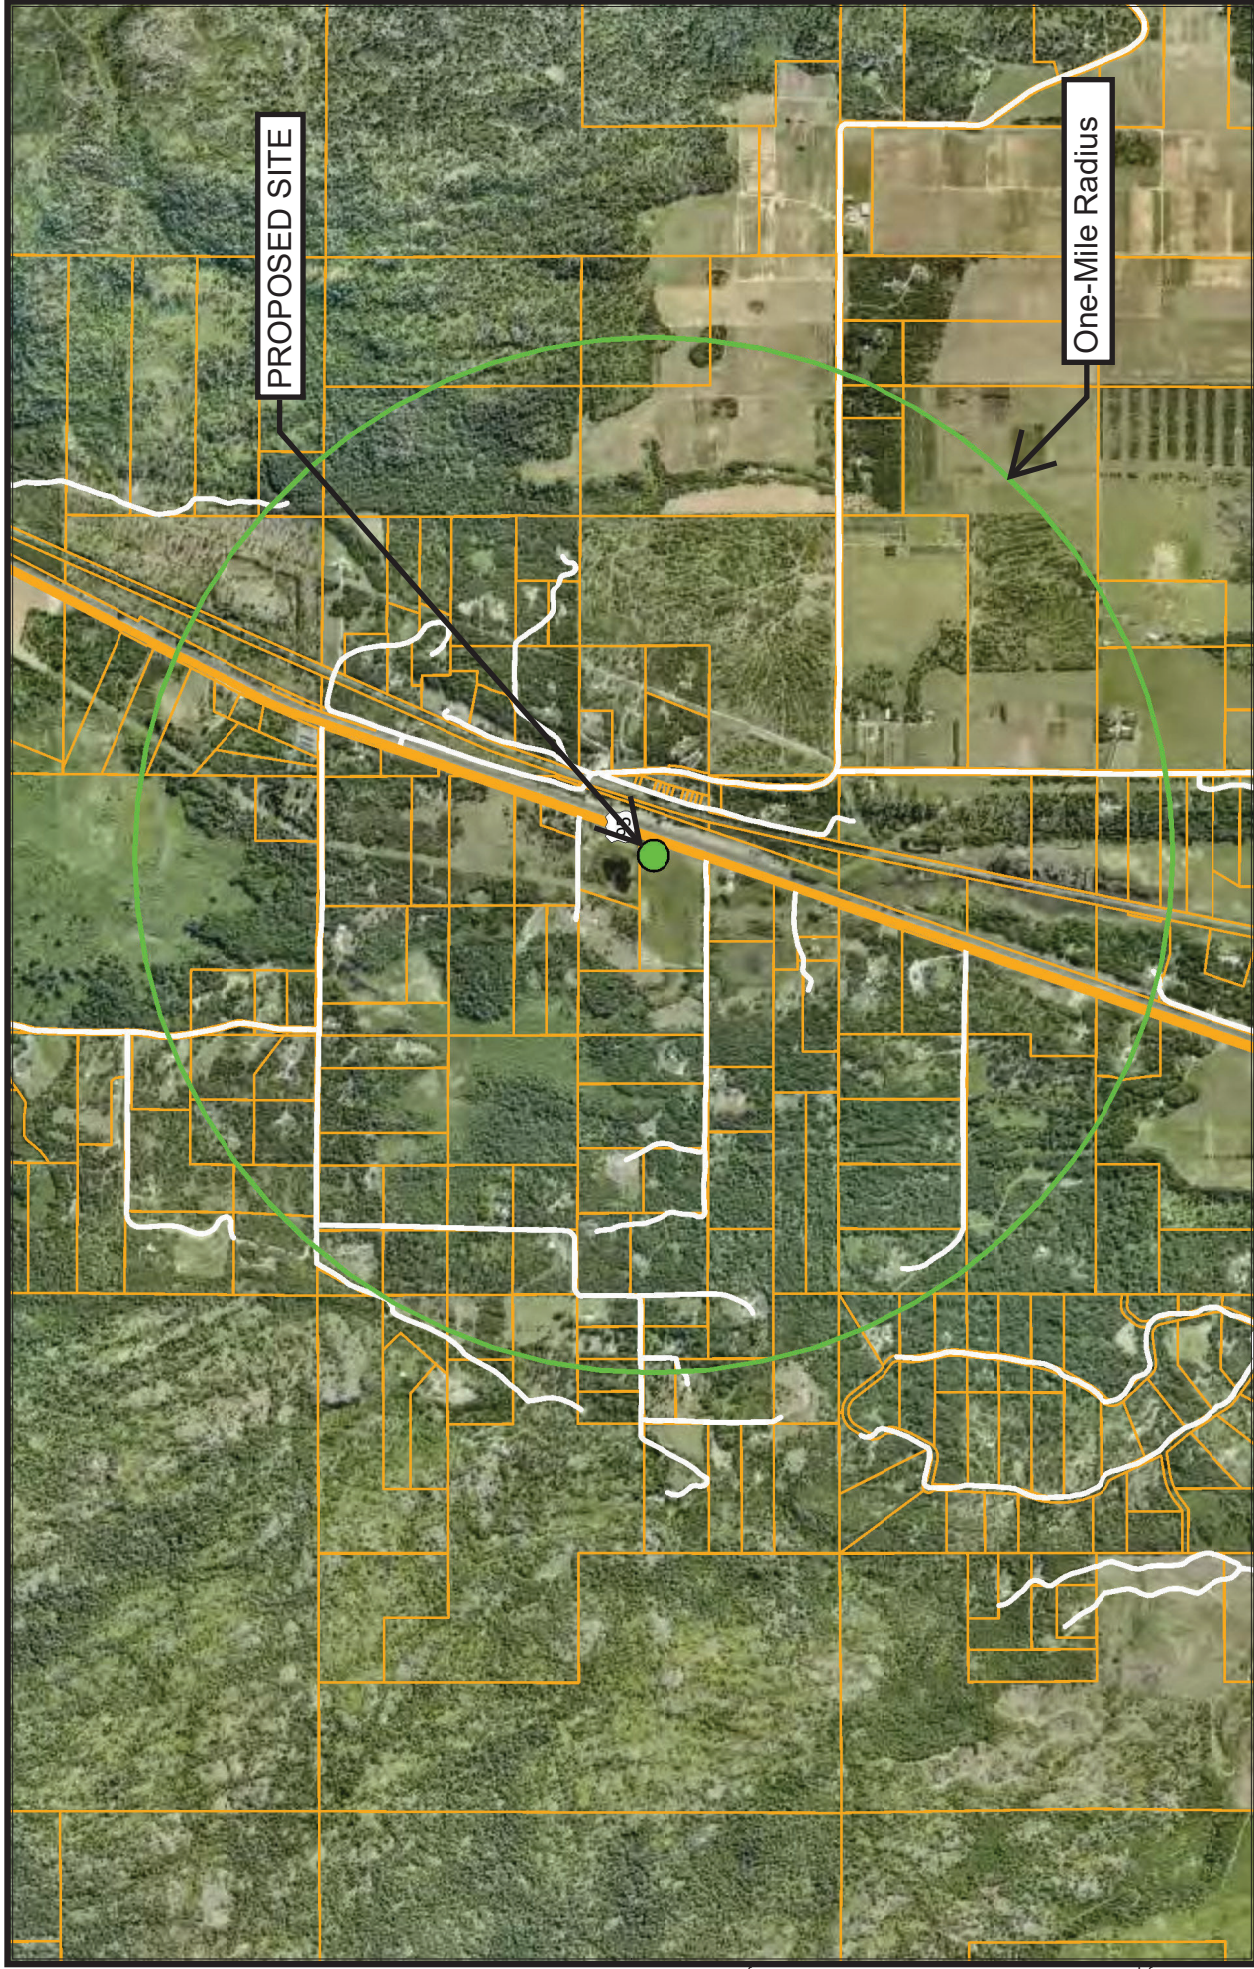

Naples - 1 mile Radius Map

12/5/2023

- Road Centerlines**
- Primary
 - Secondary
 - Local; Ramp

- Parcels
- World Boundaries and Places
- World Imagery
- Low Resolution 15m Imagery

- High Resolution 60cm Imagery
- High Resolution 30cm Imagery
- Citations
- 9.6m Resolution Metadata

1:35,404

Esri, HERE, Garmin, (c) OpenStreetMap

Bonner County provides the data "as is" with no claim as to its accuracy.