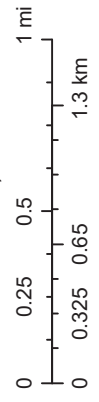

Naples - 1 mile Radius Map

12/5/2023

- Road Centerlines**
- Primary
 - Secondary
 - Local; Ramp

- Parcels
- World Boundaries and Places
- World Imagery
- Low Resolution 15m Imagery

- High Resolution 60cm Imagery
- High Resolution 30cm Imagery
- Citations
- 9.6m Resolution Metadata

1:35,404

Esri, HERE, Garmin, (c) OpenStreetMap

Bonner County provides the data "as is" with no claim as to its accuracy.