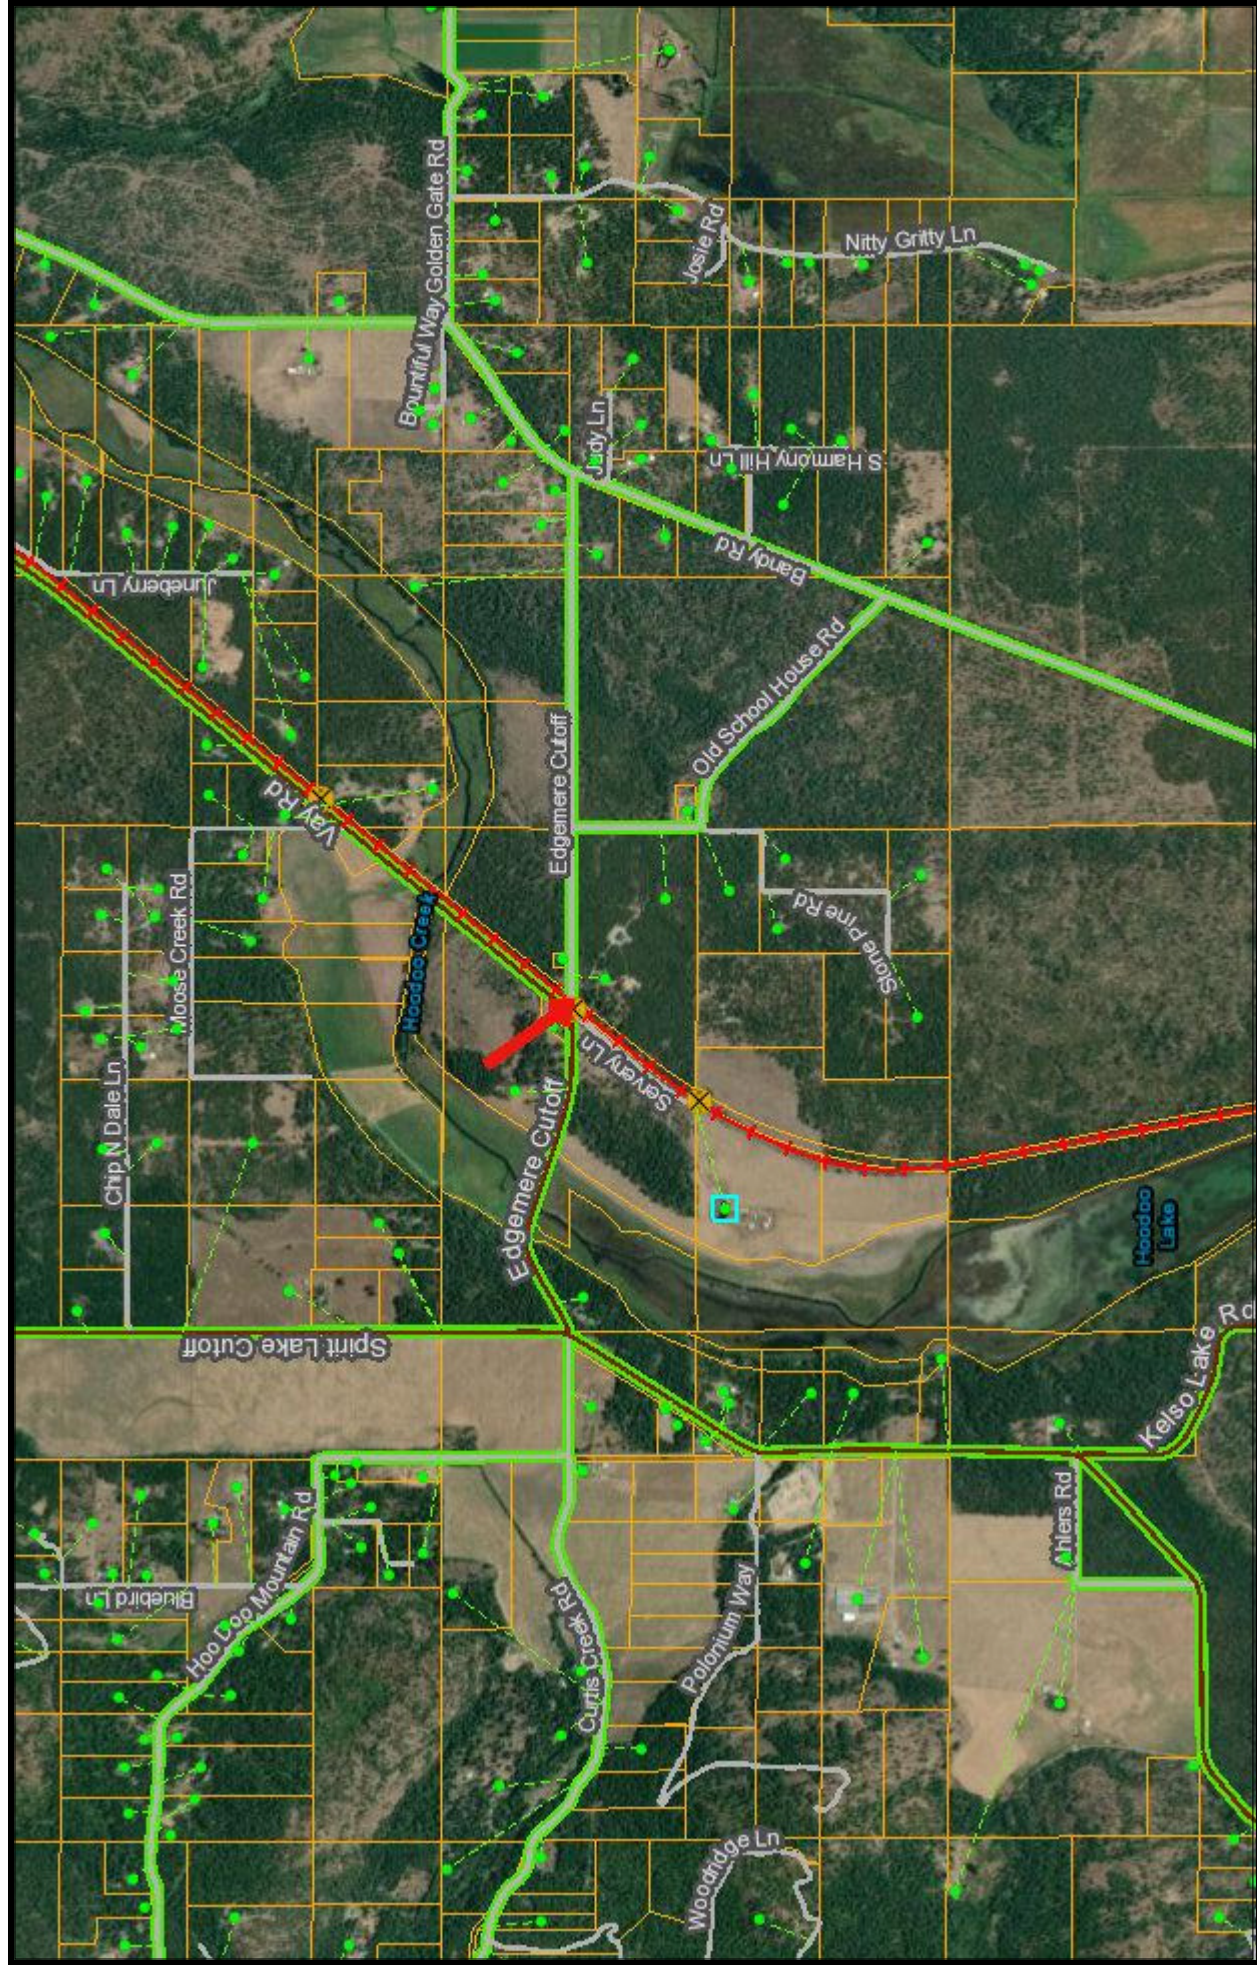

EDGEMERE CUTOFF RAILROAD CROSSING CLOSURE

10/15/2019, 2:08:02 PM

- Structure
- Access Lines
- + Railroads
- Major Roads
- Highway
- Arterial
- Collector
- Local Roads
- Highway
- Arterial
- Ramp
- County Maintained
- Parcels Taxroll
- Local Roads
- Local
- Ramp

1:36,112

Bonner County provides the data "as is" with no claims as to its accuracy.