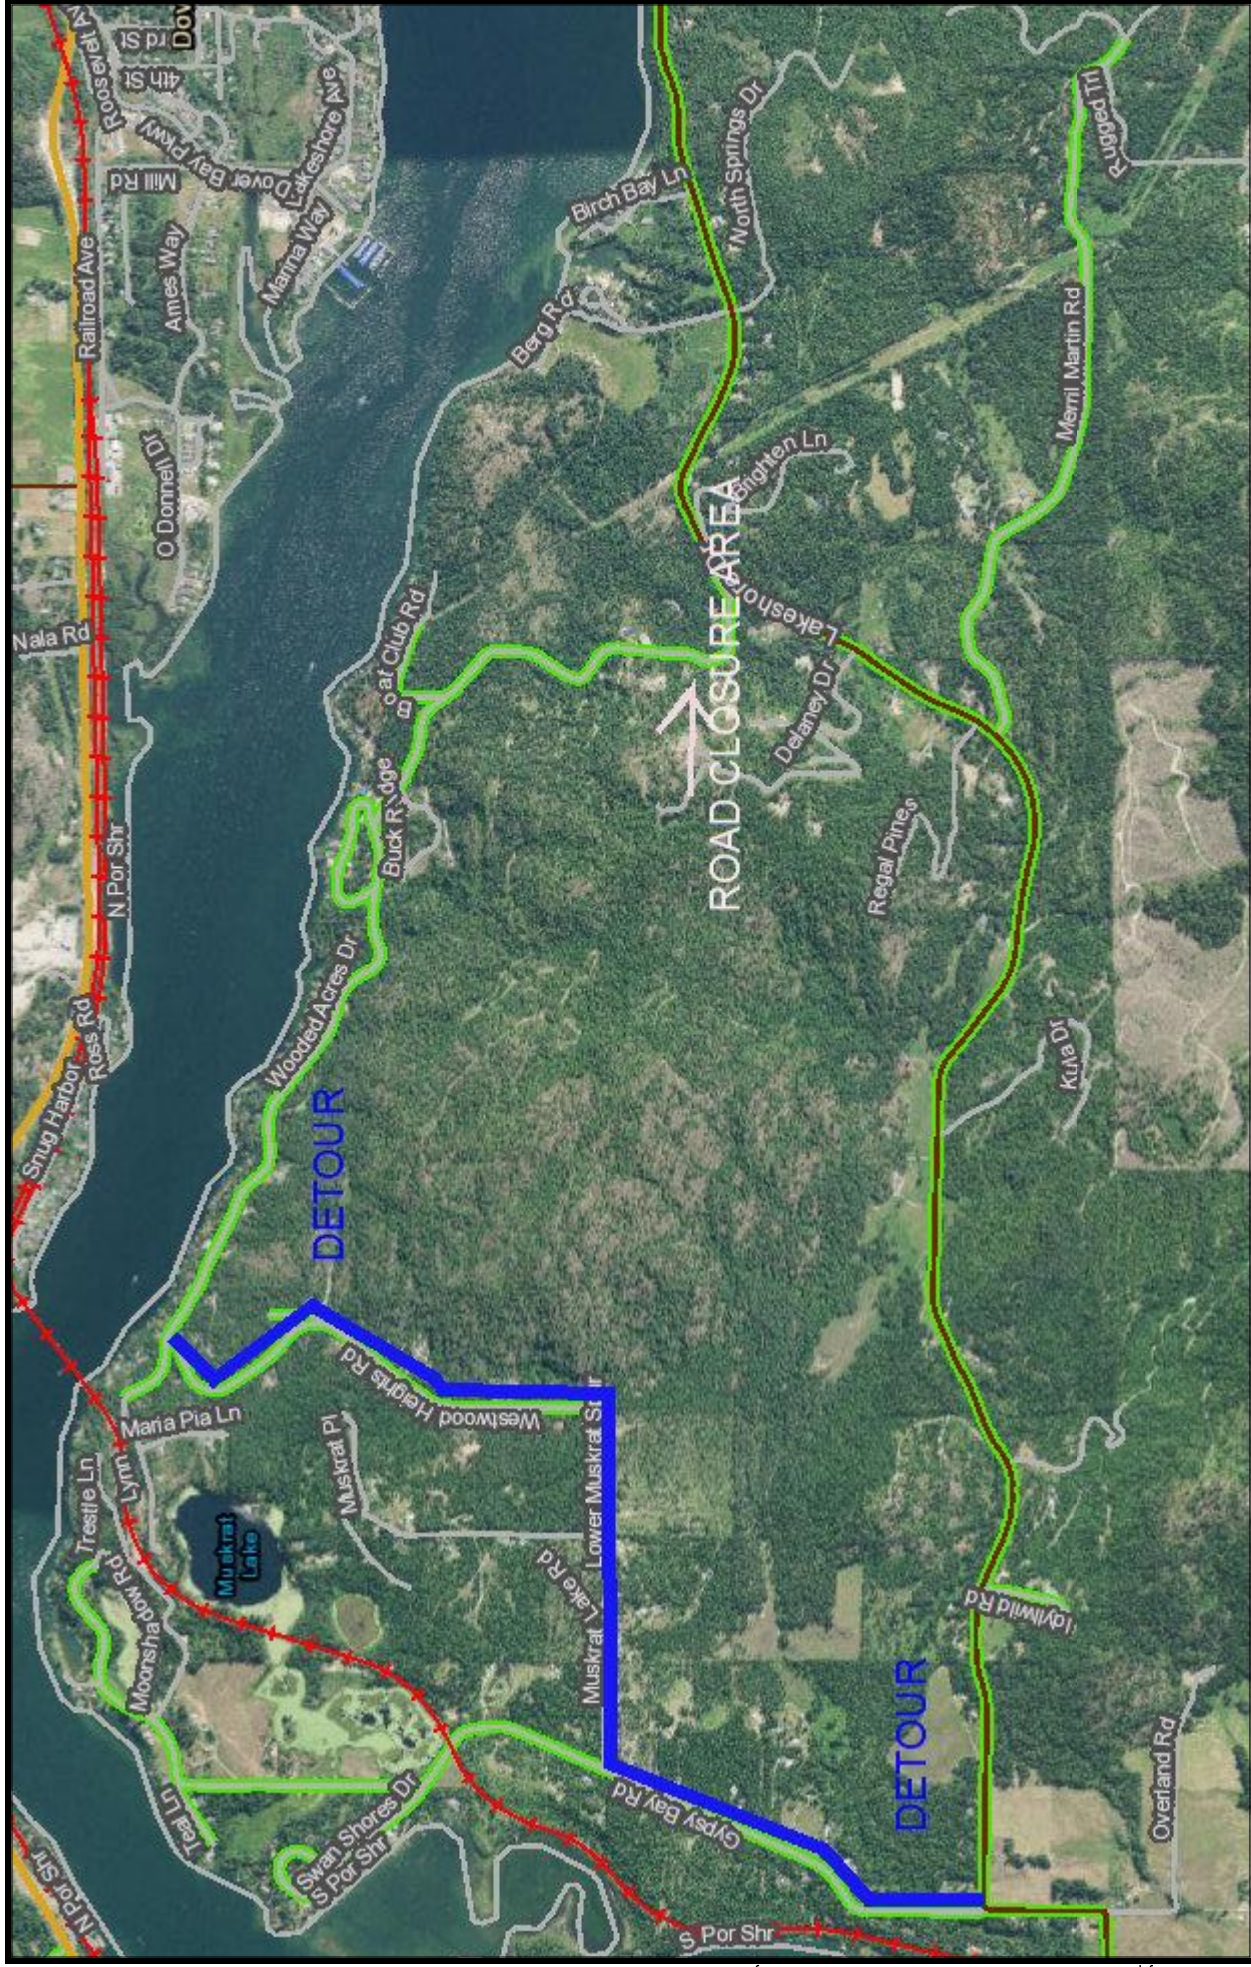

WOODED ACRES ROAD CLOSURE - DETOUR MAP

August 14, 2019

- + Railroads
- Collector
- County Maintained
- Major Roads**
- Highway
- Local
- Arterial
- Ramp

1:36,112

Esri, HERE, Garmin, (c) OpenStreetMap
 Web AppBuilder for ArcGIS
 USDA FSA, DigitalGlobe, GeoEye, CNES/Airbus DS | Esri, HERE, Garmin |

Bonner County provides the data "as is" with no claim as to its accuracy.